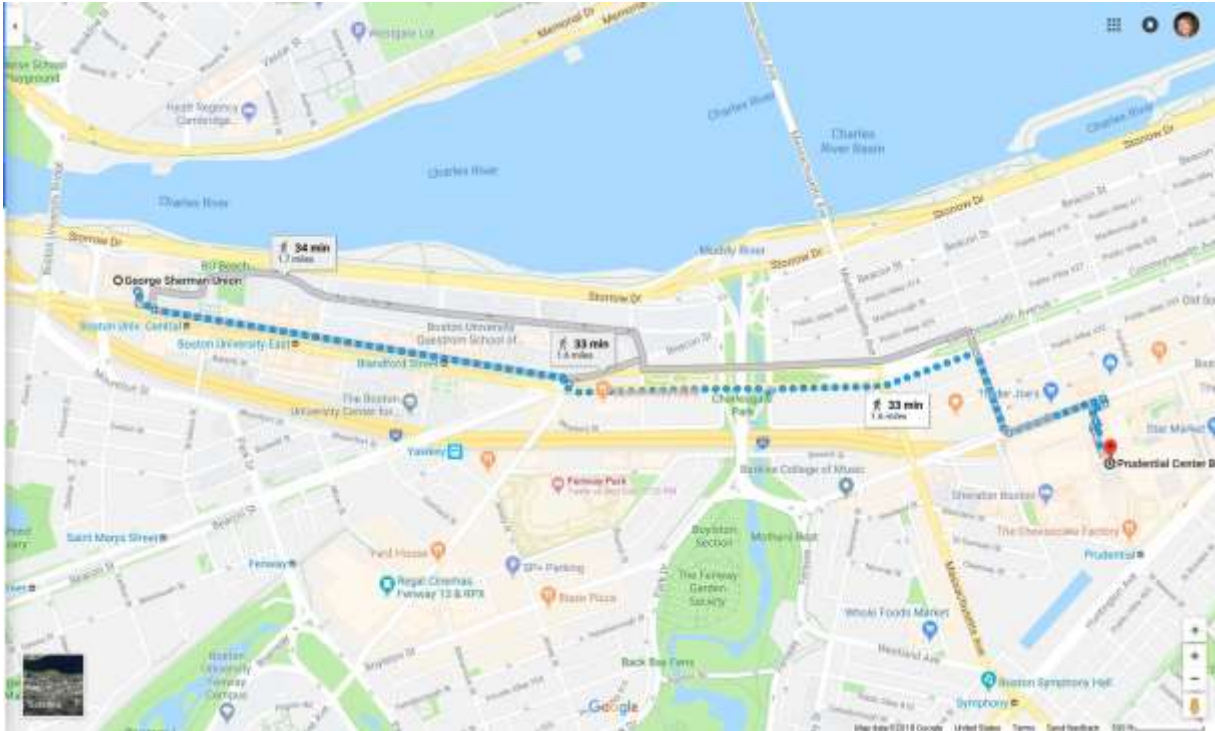

Directions to Top of the Hub at the Prudential Center (Closing Banquet)

Estimated distance = 1.6 mi; estimated walking time = 33 min.

(From the George Sherman Center at Boston University)

- Turn left onto Commonwealth Avenue; proceed for 0.6 mi.
- Sharp right onto Beacon Street; proceed for 20 ft.
- Turn left toward Commonwealth Avenue; proceed for 62 ft.
- Turn left onto Commonwealth Avenue; proceed for 0.3 mi.
- Turn right onto Charlesgate East; proceed for 13 ft.
- Make a U-turn; proceed for 13 ft.
- Turn right onto Commonwealth Avenue; proceed for 0.3 mi.
- Turn right onto Hereford Street; proceed for 0.1 mi.
- Turn left onto Boylston Street; proceed for 0.1 mi.

You have arrived at the Prudential Center!

- Proceed through the Boylston Plaza/North Terrace and up the escalators into the Prudential Center.
- Continue into the Prudential Center along the Boylston Arcade, past the Terrace Food Court, toward the Center Court.
- Turn right toward Top of the Hub just before the Center Court.
- Look for 'Top of the Hub' signage and LOC members near the elevator bank.
- Take the elevators to the 50th floor to the Skywalk Observatory where you will be wine and dined!